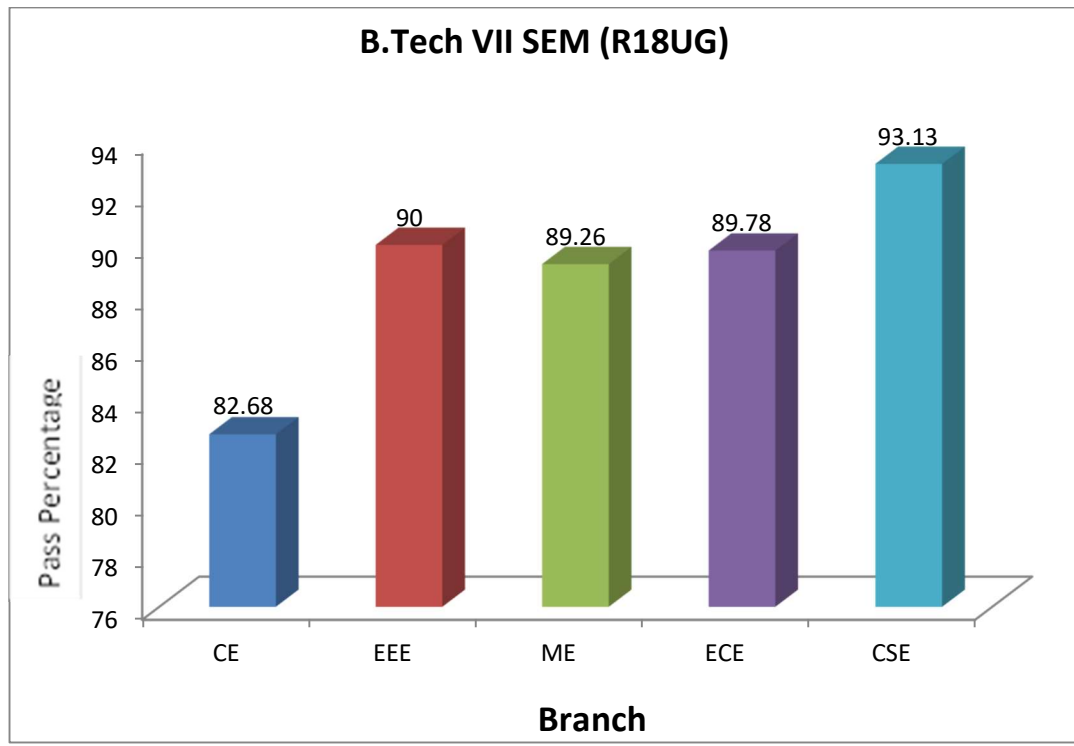

III.B.Tech VI Semester (R18UG) Regular Examinations, **July 2022**
Date of declaration of Result 18-08-2022

Branch	No of students Registered for the Examination	No of students Passed in the Examination	Pass Percentage
CE	157	115	73.25
EEE	64	53	82.81
ME	98	73	74.49
ECE	196	159	81.12
CSE	185	153	82.7
Total