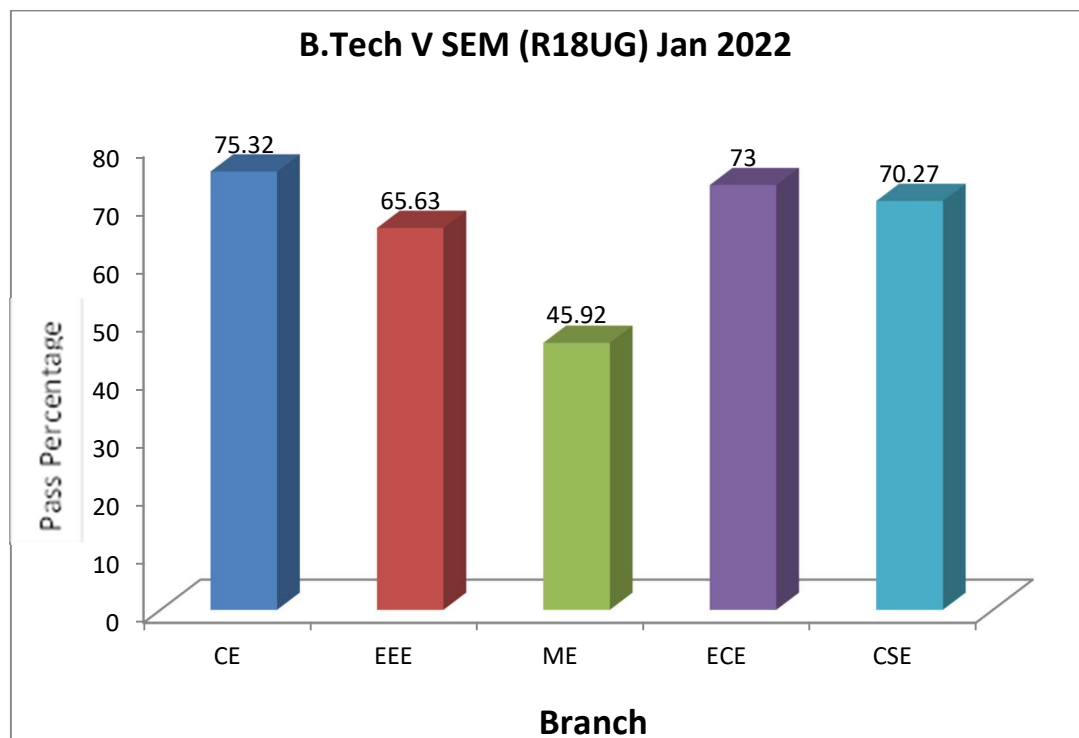

V) B.Tech IV Semester (R20UG) Regular Examinations, August 2022

Date of declaration of Result

Branch	No of students Registered for the Examination	No of students Passed in the Examination	Pass Percentage
CE	160	119	74.38
EEE	54	29	53.7
ME	99	69	69.7
ECE	173	138	79.77
CSE	202	163	80.69
Total	688	518	75.29