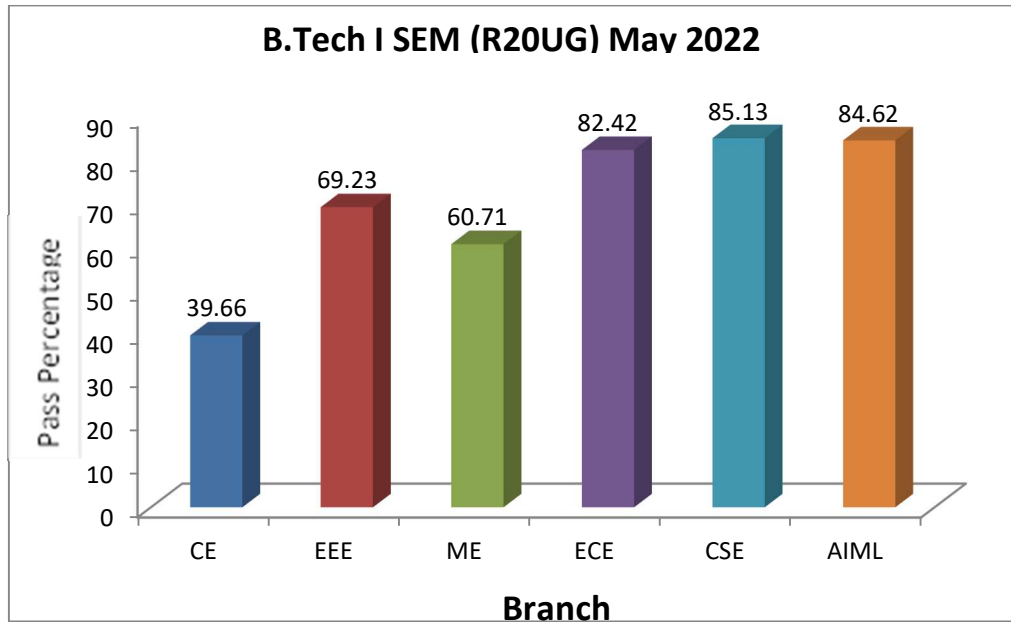

II Details of students graduated (B.Tech) in the academic year 2021-2022 (2018 Admitted Batch) are furnished below.

Branch	Registered	Graduated	Distinction	1st Class	2nd Class	Pass %
CE	185	141	46	79	16	76.22
EEE	61	46	27	16	3	75.41
ME	121	82	28	48	6	67.77
ECE	188	152	73	61	18	80.85
CSE	161	132	61	56	15	81.99
Total	716	553	235	260	58	77.23