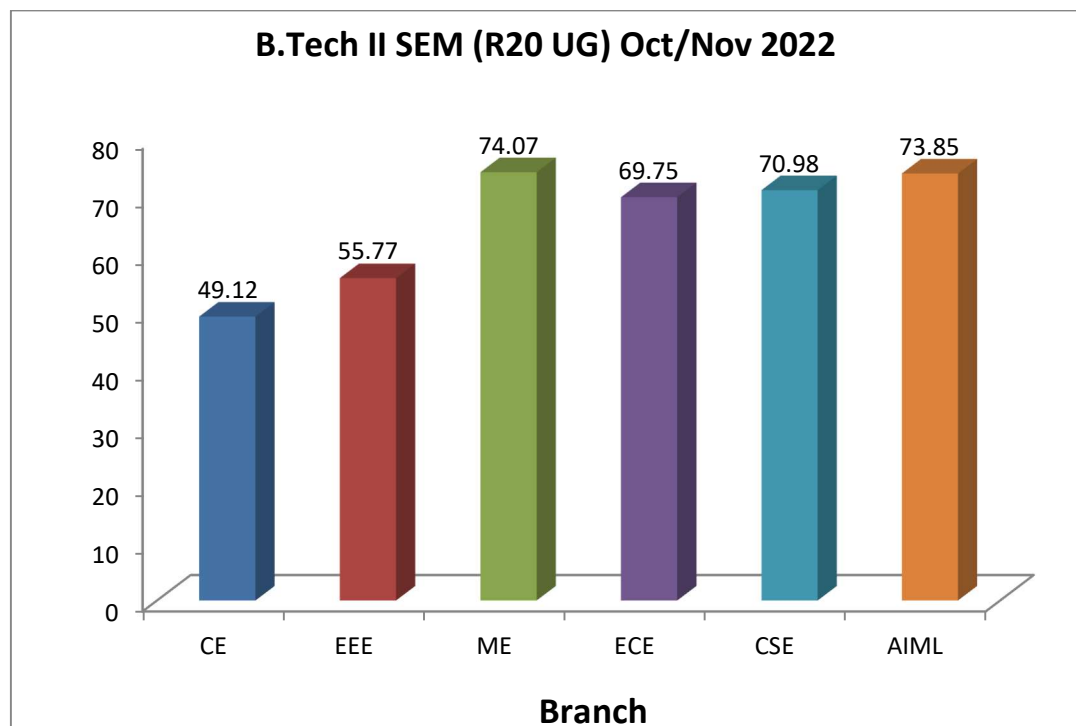

VIII) B.Tech I Semester (R20UG) Regular Examinations, May 2022

Date of declaration of Result 17-06-2022

Branch	No of students Registered for the Examination	No of students Passed in the Examination	Pass Percentage
CE	58	23	39.66
EEE	52	36	69.23
ME	28	17	60.71
ECE	165	136	82.42
CSE	195	166	85.13
AIML	65	55	84.62
Total	563	433	76.91