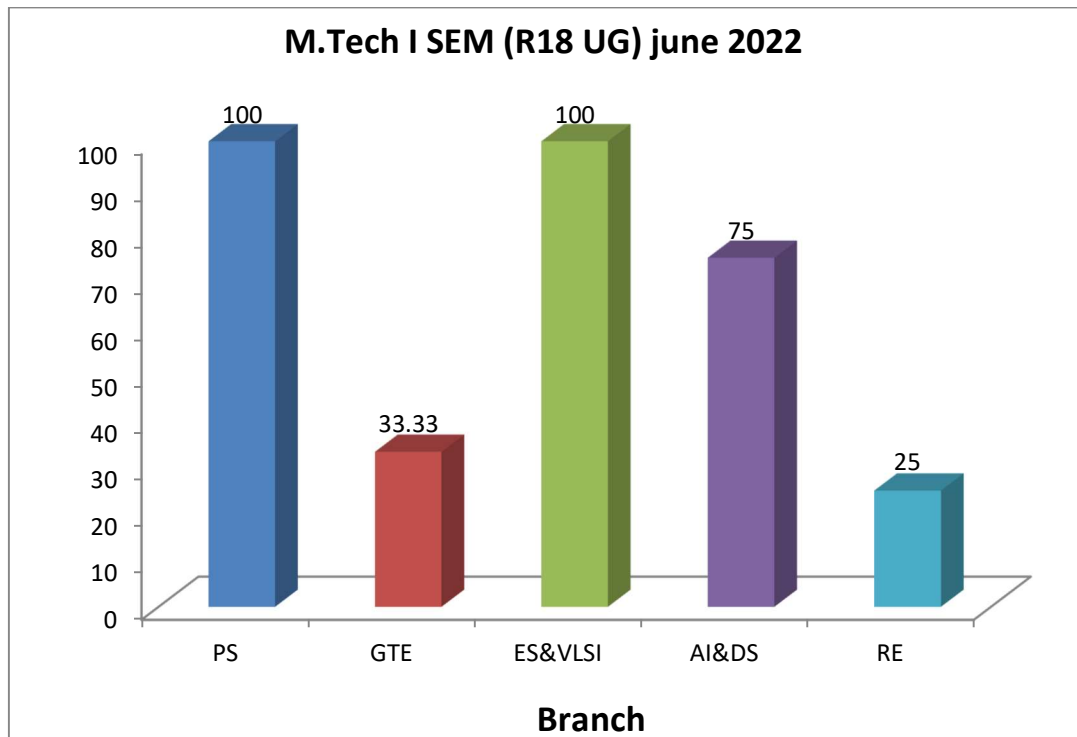

I. Details of students graduated (M.Tech) in the academic year 2021-2022 (2020 Admitted Batch) are furnished below.

Branch	Appeared	Graduated	Distinction	1st Class	Pass %
GTE	13	10	9	1	76.92
PS	3	3	3	0	100
CAD/CAM	4	3	3	0	75
DECS	5	5	5	0	100
CSE	7	6	6	0	85.71
Total	32	27	26	1	84.38