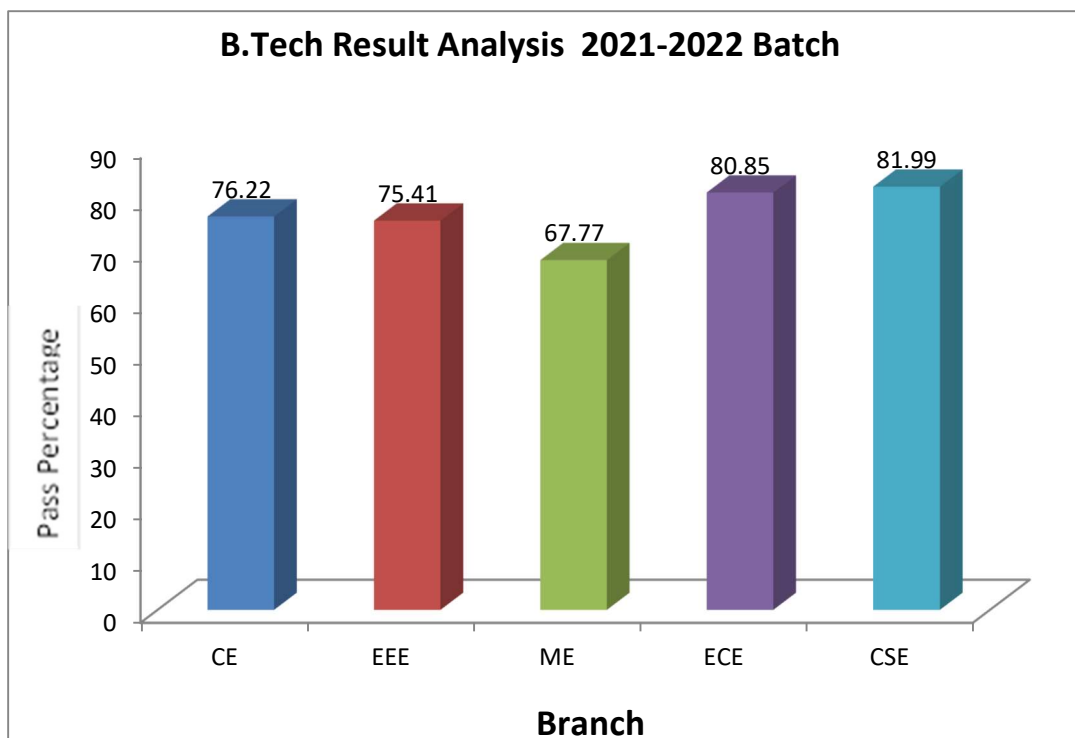

II Details of students graduated (B.Tech) in the academic year 2021-2022 (2018 Admitted Batch) are furnished below.

Branch	Registered	Graduated	Distinction	1st Class	2nd Class	Pass %
CE	185	141	46	79	16	76.22
EEE	61	46	27	16	3	75.41
ME	121	82	28	48	6	67.77
ECE	188	152	73	61	18	80.85
CSE	161	132	61	56	15	81.99
Total	716	553	235	260	58	77.23