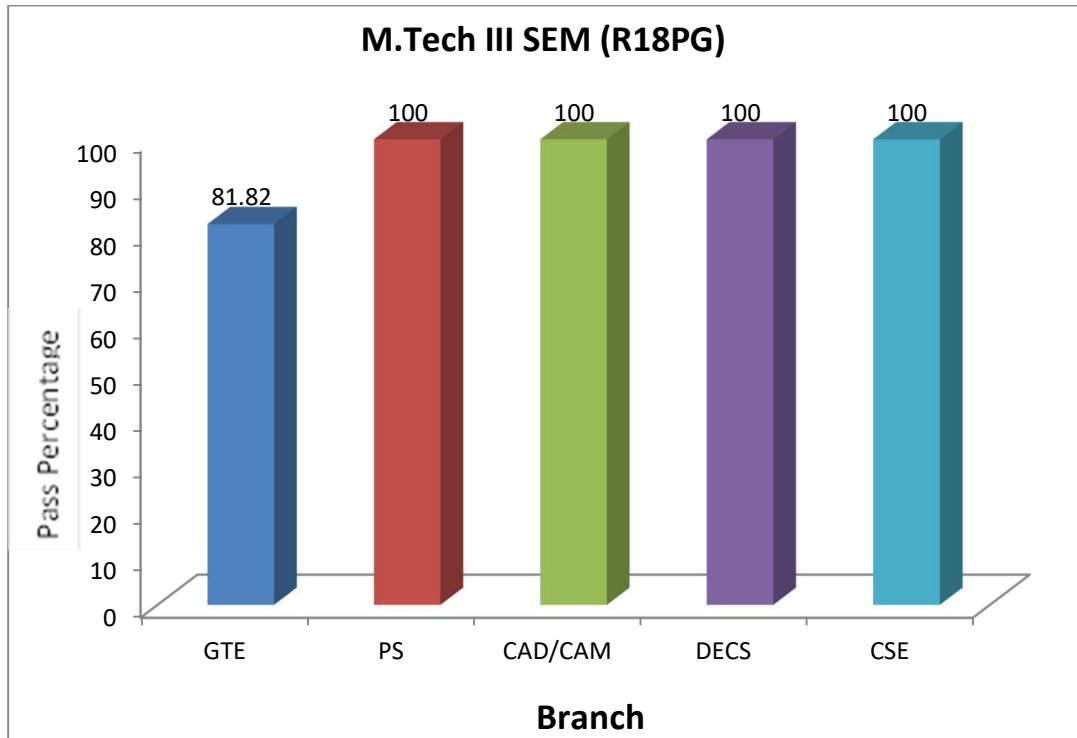

II. M.Tech II Semester (R18PG) Regular Examinations, OCT-NOV 2022

Date of declaration of Result 05-12--2022

Branch	Registered	Passed	Pass %
PS	5	4	80
GTE	3	1	33.33
ES&VLSI	1	1	100
AI&DS	8	7	87.5
RE	5	4	80
Total	22	17	76.166