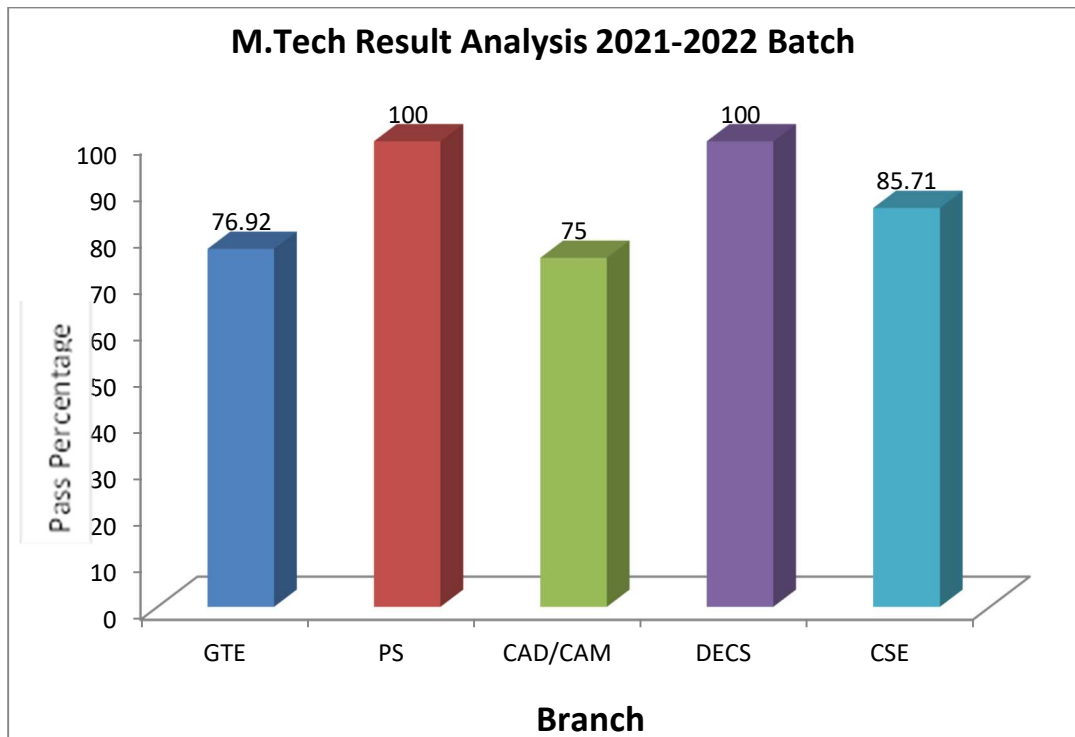

II. Gold Medals and Branch Toppers of M.Tech (2020 Admitted Batch):

Branch Toppers			Rank
Name and H.T.No.	% of Marks	CGPA	
SHAIK NASRIN 209Y1D1212	88.59 (1506/1700)	9.17	KSRM Gold Medal
KURRA SOWJANYA 209Y1D0702	90.71 (1542/1700)	9.37	KSRM Gold Medal
MARAMREDDY BHARATH KUMAR REDDY 209Y1D0401	85.24 (1449/1700)	8.78	KSRM Gold Medal
MACHIREDDY LIKHITA 209Y1D3804	83.35 (1417/1700)	8.65	KSRM Gold Medal