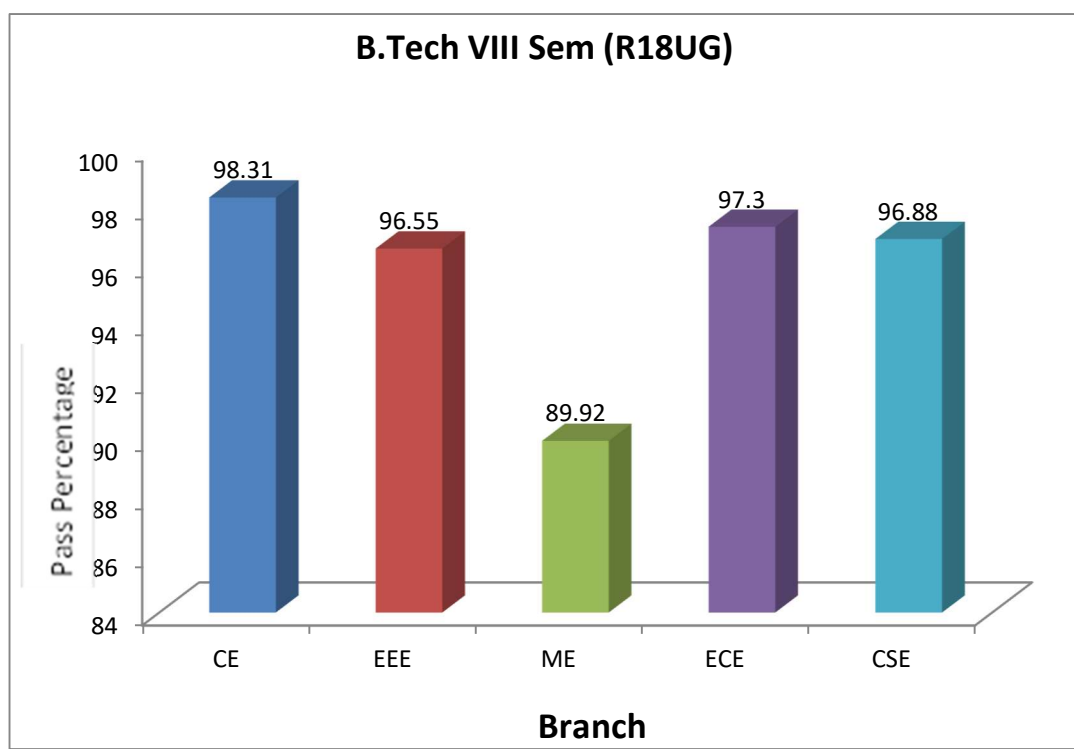

Branch Wise End Semester Results

I.B.Tech VIII Semester (R18UG) Regular Examinations, May 2022

Date of declaration of Result 28-05-2022

Branch	No of students Registered for the Examination	No of students Passed in the Examination	Pass Percentage
CE	178	175	98.31
EEE	58	56	96.55
ME	119	107	89.92
ECE	185	180	97.3
CSE	160	155	96.88
Total	700	673	96.14

II.B.Tech VII Semester (R18UG) Regular Examinations, Jan 2022

Date of declaration of Result 22-02-2022

Branch	No of students Registered for the Examination	No of students Passed in the Examination	Pass Percentage
CE	179	148	82.68
EEE	60	54	90
ME	121	108	89.26
ECE	186	167	89.78
CSE	160	149	93.13
Total	706	626	88.6