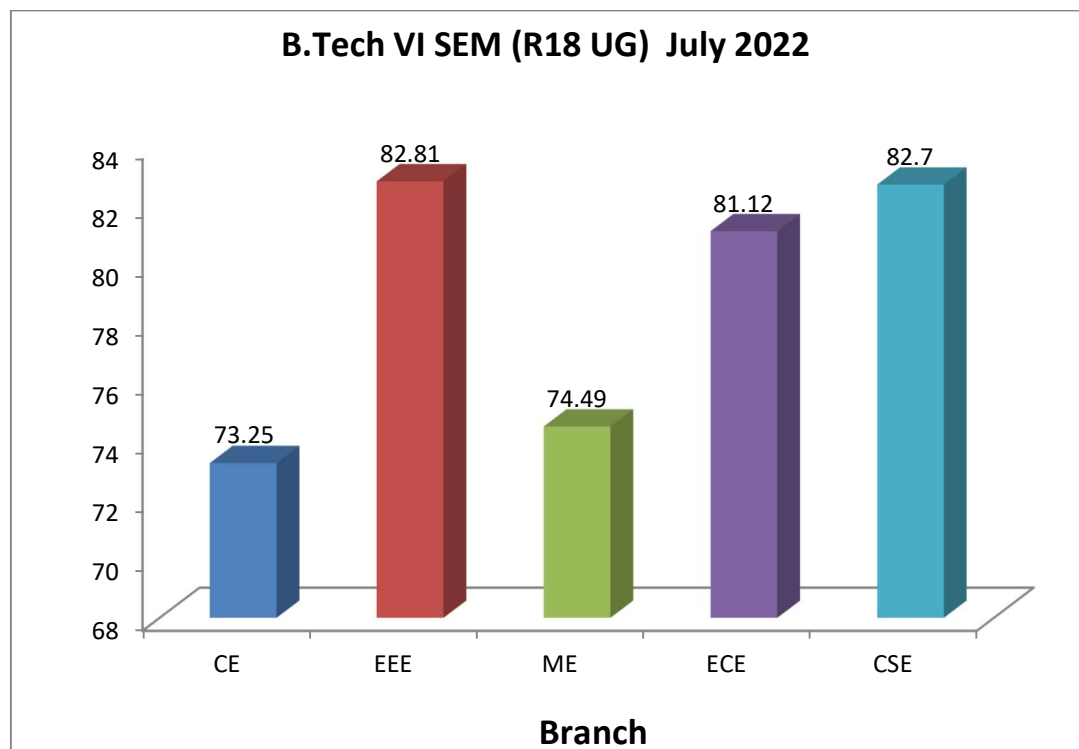

IV) B.Tech V Semester (R18UG) Regular Examinations, **Jan** 2022

Date of declaration of Result 22-02-2022

Branch	No of students Registered for the Examination	No of students Passed in the Examination	Pass Percentage
CE	154	116	75.32
EEE	64	42	65.63
ME	98	45	45.92
ECE	200	146	73
CSE	185	130	70.27
Total	701	479	68.33