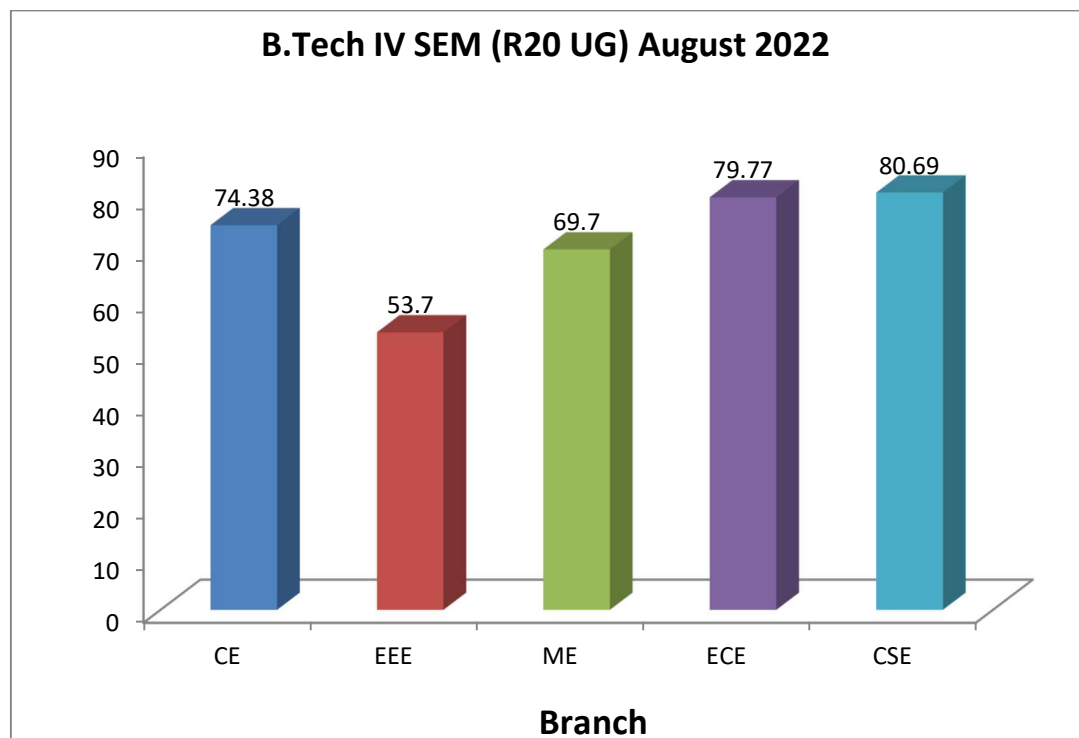

VI) B.Tech III Semester (R20UG) Regular Examinations, March 2022

Date of declaration of Result 08-04-2022

Branch	No of students Registered for the Examination	No of students Passed in the Examination	Pass Percentage
CE	161	116	72.05
EEE	58	33	56.9
ME	100	65	65
ECE	173	134	77.46
CSE	204	175	85.78
Total	696	523	75.14