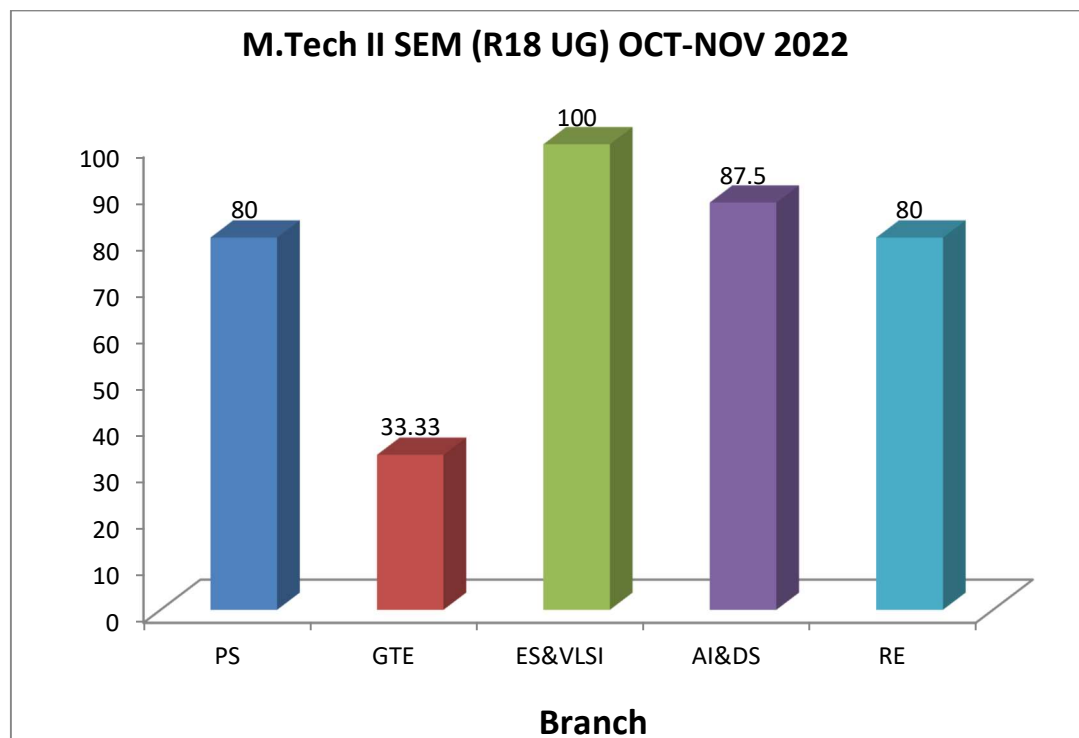

III. M.Tech I Semester (R18PG) Regular Examinations, June 2022

Date of declaration of Result 04-07--2022

Branch	Registered	Passed	Pass %
PS	5	5	100
GTE	3	1	33.33
ES&VLSI	1	1	100
AI&DS	8	6	75
RE	4	1	25
Total	21	14	66.666