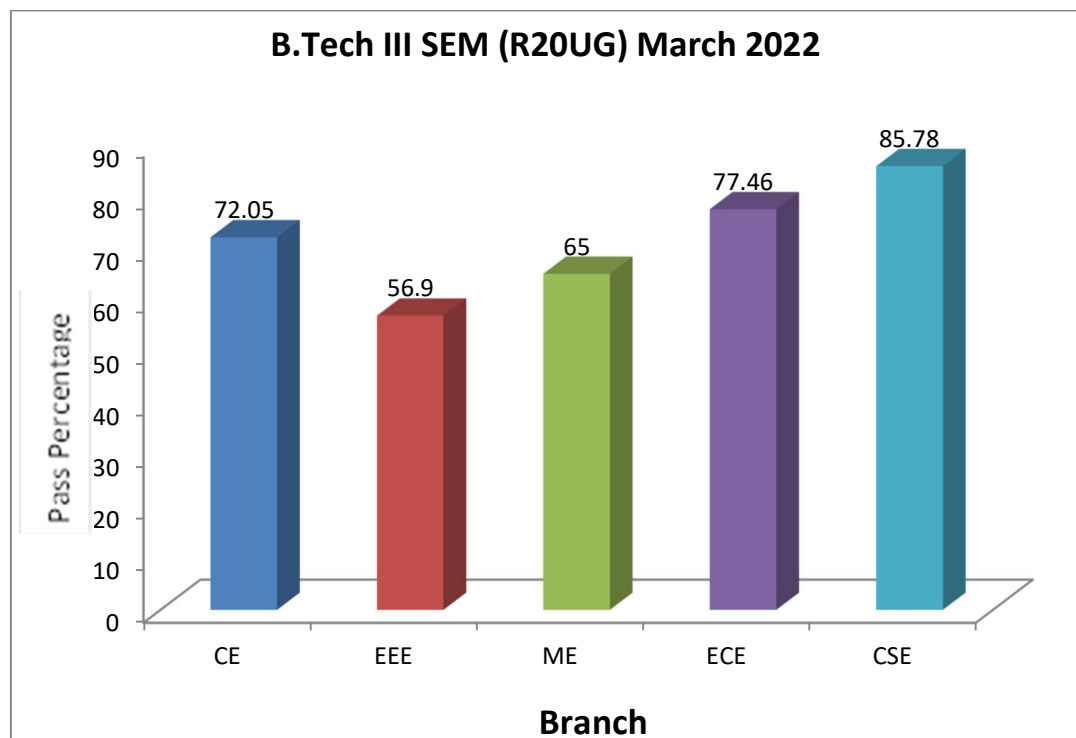

VII) B.Tech II Semester (R20UG) Regular Examinations, Oct/Nov 2022

Date of declaration of Result 05-12-2022

Branch	No of students Registered for the Examination	No of students Passed in the Examination	Pass Percentage
CE	57	28	49.12
EEE	52	29	55.77
ME	27	20	74.07
ECE	162	113	69.75
CSE	193	137	70.98
AIML	65	48	73.85
Total	556	375	65.59